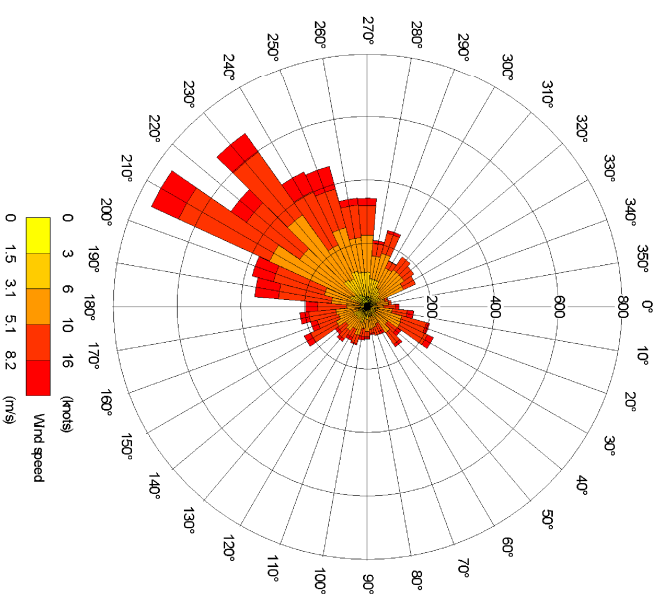

1999

2000

2001

2002

2003

RPS

axis

Brigg Renewable Energy Plant

Figure 12.2

Wind Roses for Waddington Weather Station 1999 - 2003

Scale	Date
NTS	February 2009