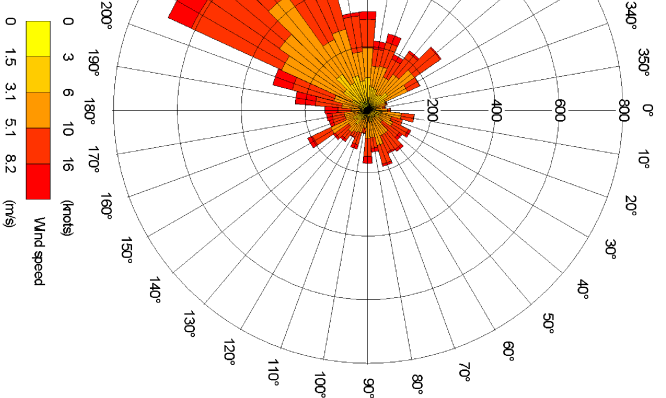

1999

2000

2001

2002

2003

RPS

axis

Brigg Renewable Energy Plant

Figure 12.2

Wind Roses for Waddington Weather Station 1999 - 2003

Scale	Date
NTS	February 2009