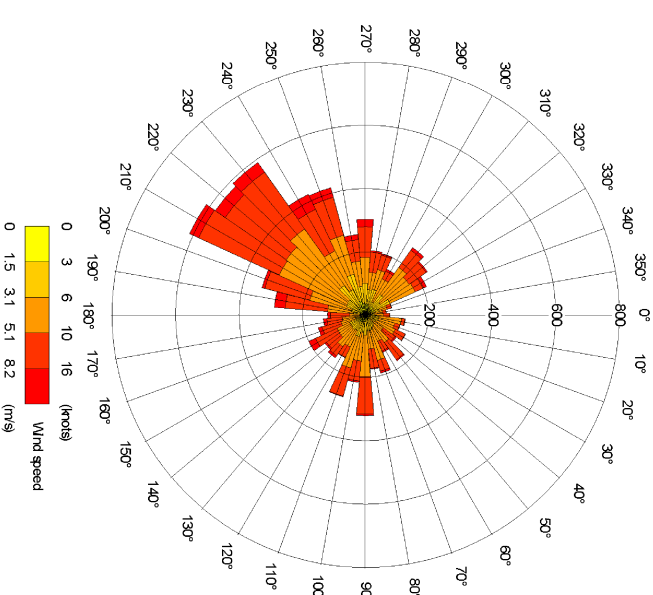

1999

2000

2001

2002

2003

RPS

axis

Brigg Renewable Energy Plant

Figure 12.2

Wind Roses for Waddington Weather Station 1999 - 2003

Scale	Date
NTS	February 2009