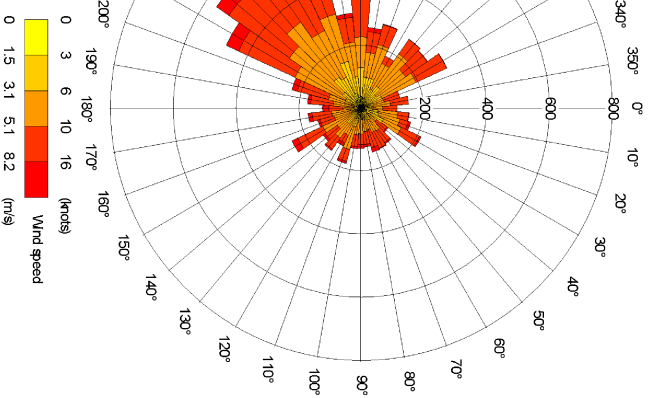

1999

2000

2001

2002

2003

RPS

axis

Brigg Renewable Energy Plant

Figure 12.2

Wind Roses for Waddington Weather Station 1999 - 2003

Scale	Date
NTS	February 2009