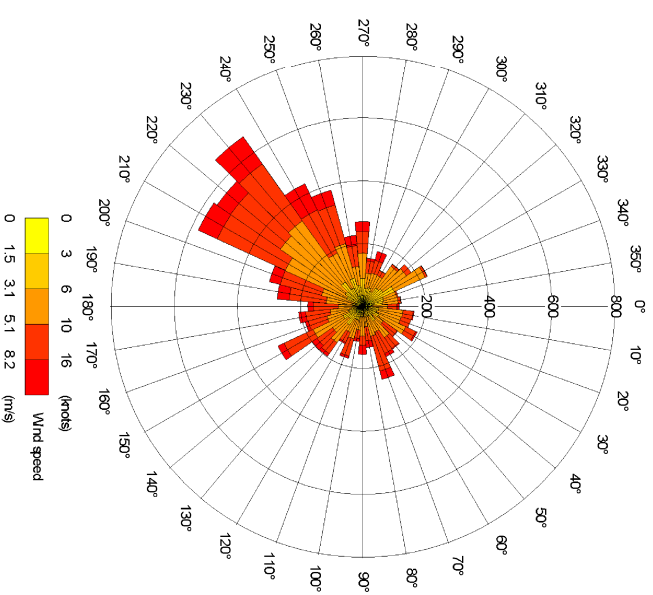

1999

2000

2001

2002

2003

RPS

axis

Brigg Renewable Energy Plant

Figure 12.2

Wind Roses for Waddington Weather Station 1999 - 2003

Scale	Date
NTS	February 2009