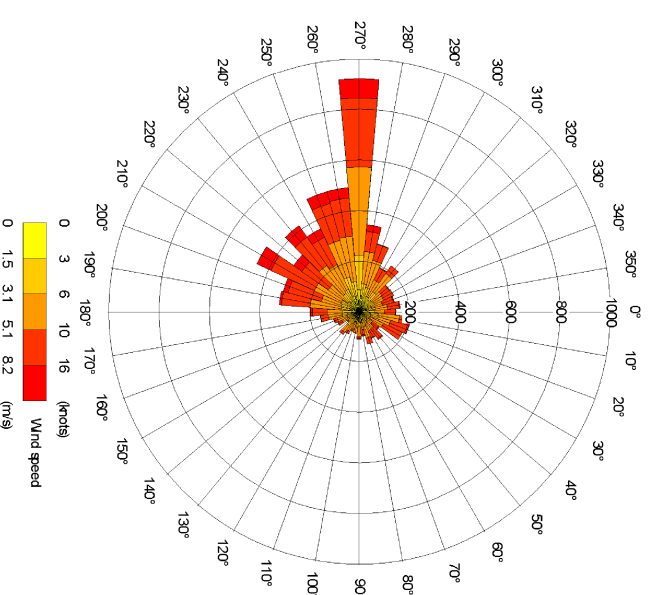

2003

2004

2005

2006

2007

Brigg Renewable
Energy Plant

Figure 12.1

Wind Roses for Leconfield
Weather Station 2003 - 2007

Scale	Date
NTS	February 2009