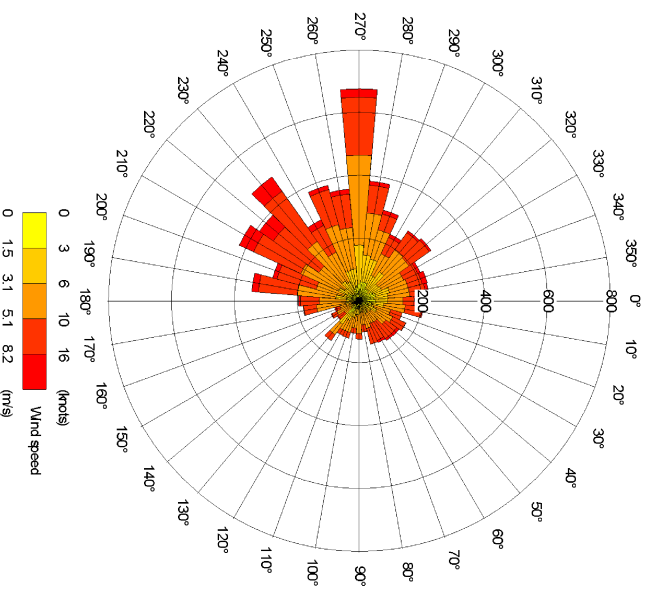

2003

2004

2005

2006

2007

Brigg Renewable
Energy Plant

Figure 12.1

Wind Roses for Leconfield
Weather Station 2003 - 2007

Scale	Date
NTS	February 2009