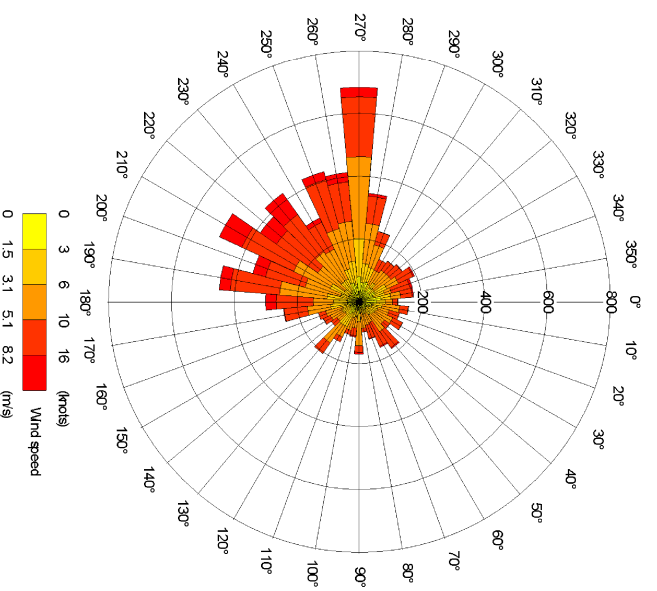

2003

2004

2005

2006

2007

Brigg Renewable
Energy Plant

Figure 12.1

Wind Roses for Leconfield
Weather Station 2003 - 2007

Scale	Date
NTS	February 2009