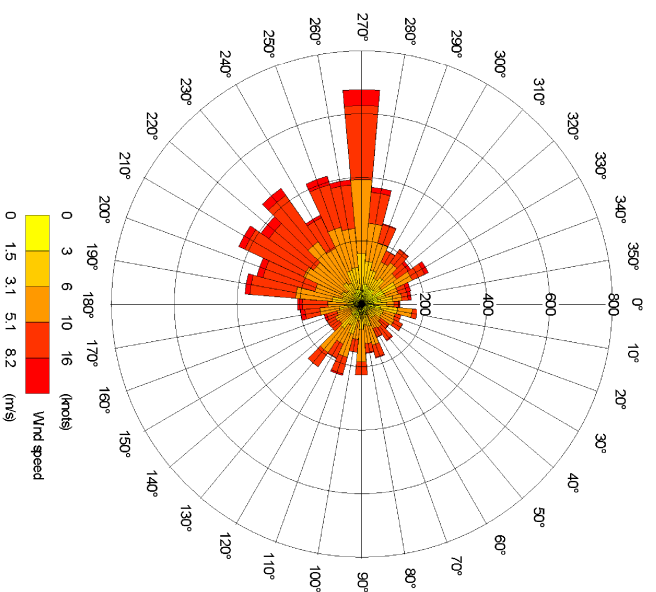

2003

2004

2005

2006

2007

Brigg Renewable
Energy Plant

Figure 12.1

Wind Roses for Leconfield
Weather Station 2003 - 2007

Scale	Date
NTS	February 2009