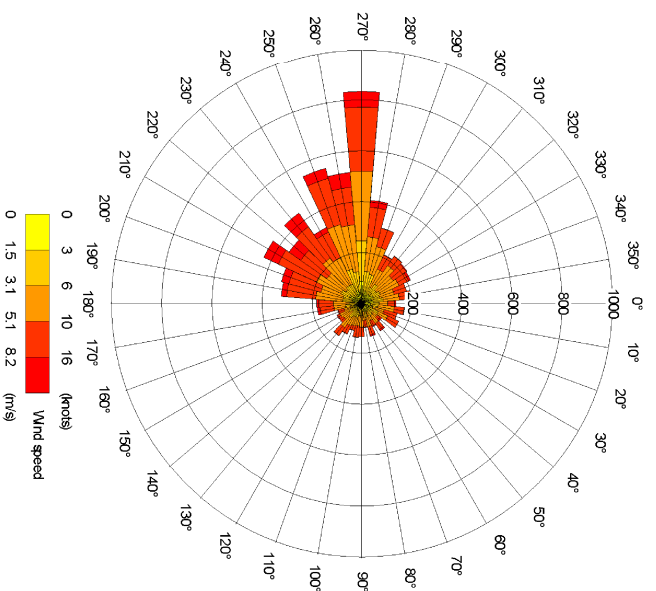

2003

2004

2005

2006

2007

Brigg Renewable
Energy Plant

Figure 12.1

Wind Roses for Leconfield
Weather Station 2003 - 2007

Scale	Date
NTS	February 2009